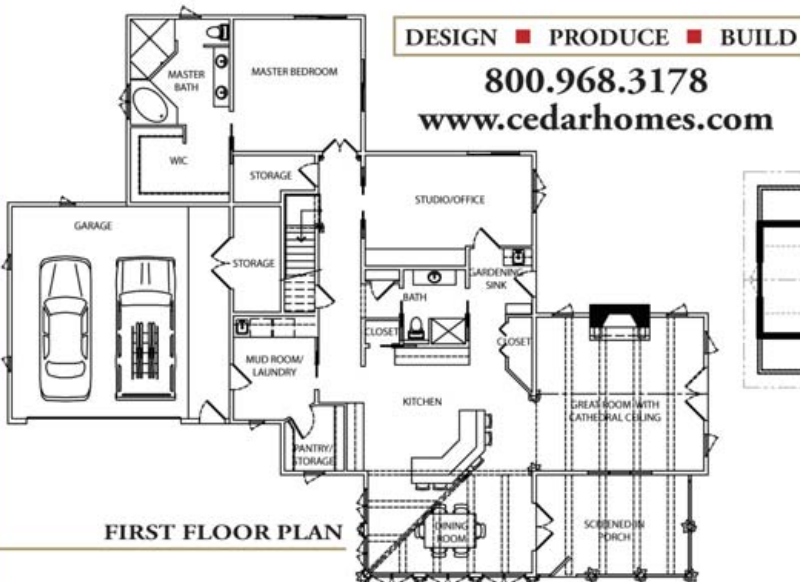

Black Bear Cabin

Delightful. As detailed as a log cabin can be, Black Bear features whimsical Northern White Cedar twig trim, flair posts and stone finishes throughout, providing a woodsy, fantasy getaway. Finished in white painted log siding with unique aqua accents, this daring design offers all the legendary durability of a Town & Country Cedar Home. Generations will enjoy the refreshing new look of this versatile design offering a bonus room, studio & attached garage. With no lower level, this home is perfect for waterfront living!

This floor plan may be customized to allow for less or additional living space, as well as created in alternative architectural styles or finishes.

TOTAL LIVING AREA: 3,134 SQ. FT.
3 BEDROOMS + STUDIO + BONUS ROOM
3 BATHROOMS