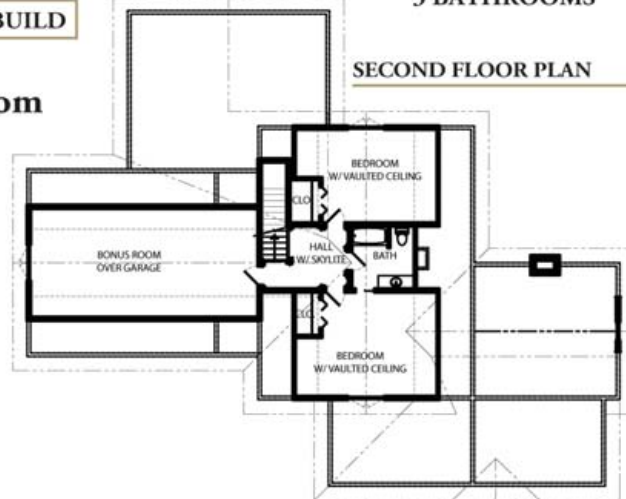

Black Bear Cabin

Delightful. As detailed as a log cabin can be, Black Bear features whimsical Northern White Cedar twig trim, flair posts and stone finishes throughout, providing a woodsy, fantasy getaway. Finished in white painted log siding with unique aqua accents, this daring design offers all the legendary durability of a Town & Country Cedar Home. Generations will enjoy the refreshing new look of this versatile design offering a bonus room, studio & attached garage. With no lower level, this home is perfect for waterfront living!

This floor plan may be customized to allow for less or additional living space, as well as created in alternative architectural styles or finishes.

TOTAL LIVING AREA: 3,134 SQ. FT.
3 BEDROOMS + STUDIO + BONUS ROOM
3 BATHROOMS